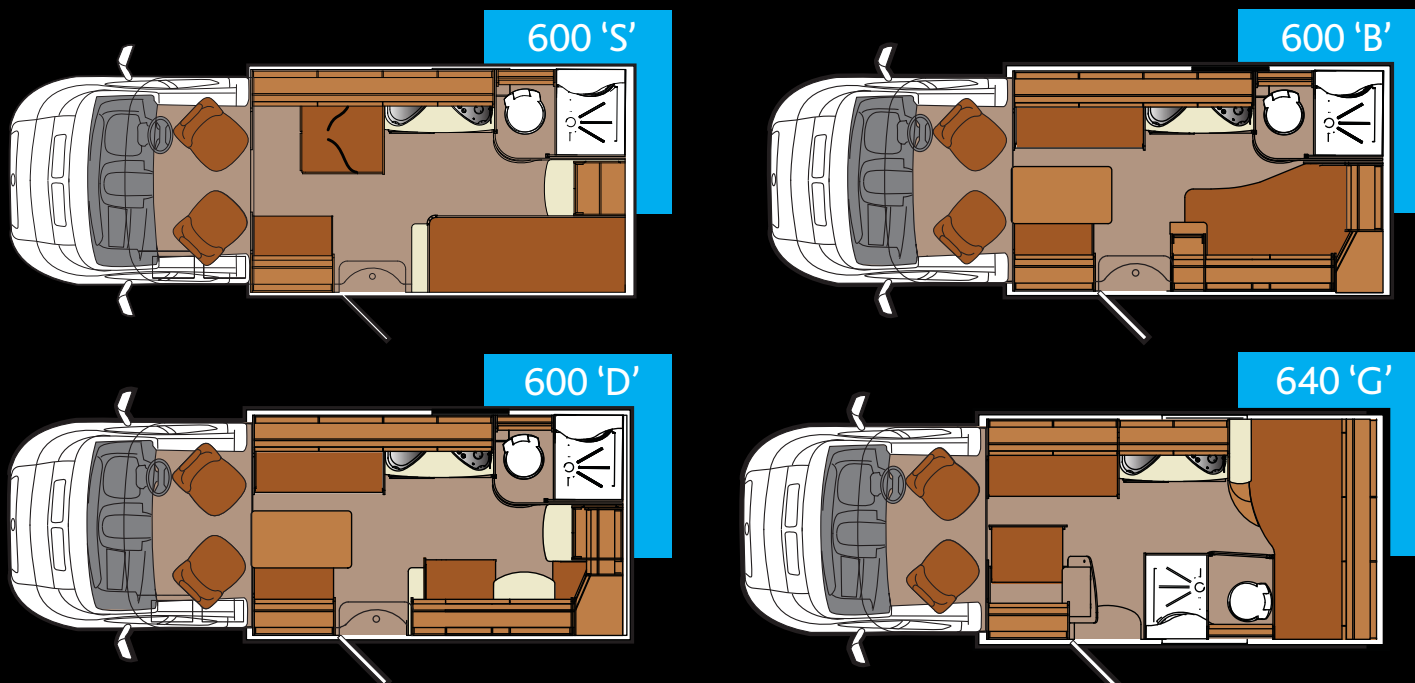

SPECIFICATION EXCEL

	600 B	600 S	600 D	640 G
Base Vehicle	Fixed Bed	Single Bunks	Rear Dinette	Rear 'G' Storage
External features				
Fiat Ducato 33 100 bhp multijet, 5 Speed manual gearbox	Std	Std	Std	Std
Fiat Ducato 33 130 bhp multijet, 6 speed manual gearbox	Opt	Opt	Opt	Opt
Fiat Ducato 33 160 bhp multijet, 6 Speed Auto-Matic gearbox	Opt	Opt	Opt	Opt
Turbo charger with intercooler	Std	Std	Std	Std
Power assisted steering	Std	Std	Std	Std
ABS	Std	Std	Std	Std
Fix and Go (tyre repair kit/compressor)	Std	Std	Std	Std
Cruise control	Std	Std	Std	Std
Electrically operated cab windows	Std	Std	Std	Std
Remote control central locking to cab doors	Std	Std	Std	Std
Drivers airbag	Std	Std	Std	Std
Passenger airbag	Std	Std	Std	Std
Driver and passenger seat swivels with height adjustment	Std	Std	Std	Std
Steel wheels with wheel discs	Std	Std	Std	Std
Fiat exterior colour white	Std	Std	Std	Std
Fiat exterior colour metallic blue	Sport Only	Sport Only	Sport Only	Sport Only
Weights and Dimensions				
Overall length	5.99m	5.99m	5.99m	6.40m
Overall height	2.79m	2.79m	2.79m	2.79m
Overall width (mirrors folded)	2.32m	2.32m	2.32m	2.32m
Maximum gross weight (kgs)	3300 kgs	3300 kgs	3300 kgs	3300 kgs